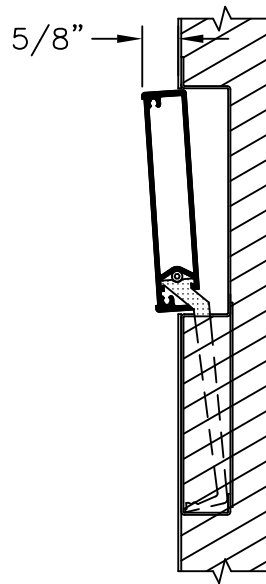

TECHNICAL DATA SHEET # 72

FLUSH PANIC BAR DIMENSIONS

SECTION: B-B
SCALE: 1:4
DOOR IN CLOSED
POSITION

SECTION: B-B
SCALE: 1:4
DOOR IN OPEN
POSITION

PUSH SIDE ELEVATION OF
DOOR WITH FLUSH PANIC

MIN. DOOR WIDTH NOM. = 1'7"

MAX. DOOR WIDTH NOM. = 4'2-3/16"

Total Door SYSTEMS™
Global Leader in Integrated Access Technology™

TEL. (800) 852-6660

www.totaldoor.com

© Total Door 2019

FILE NAME

TDS72

DATE 11/14/19