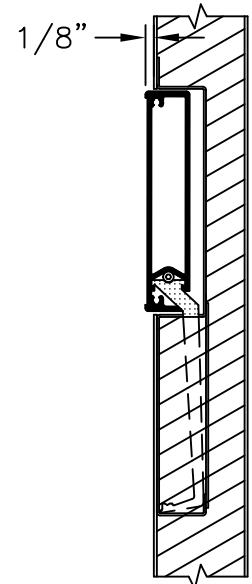

TECHNICAL DATA SHEET # 72

FLUSH PANIC BAR DIMENSIONS

SECTION: B-B
SCALE: 1:4
DOOR IN CLOSED
POSITION

SECTION: B-B
SCALE: 1:4
DOOR IN OPEN
POSITION

PUSH SIDE ELEVATION OF
DOOR WITH FLUSH PANIC

MIN. DOOR WIDTH NOM. = 1'7"

MAX. DOOR WIDTH NOM. = 4'2-3/16"

Total Door SYSTEMS™
Global Leader in Integrated Access Technology™

TEL. (800) 852-6660

www.totaldoor.com

© Total Door 2019

FILE NAME

TDS72

DATE 11/14/19