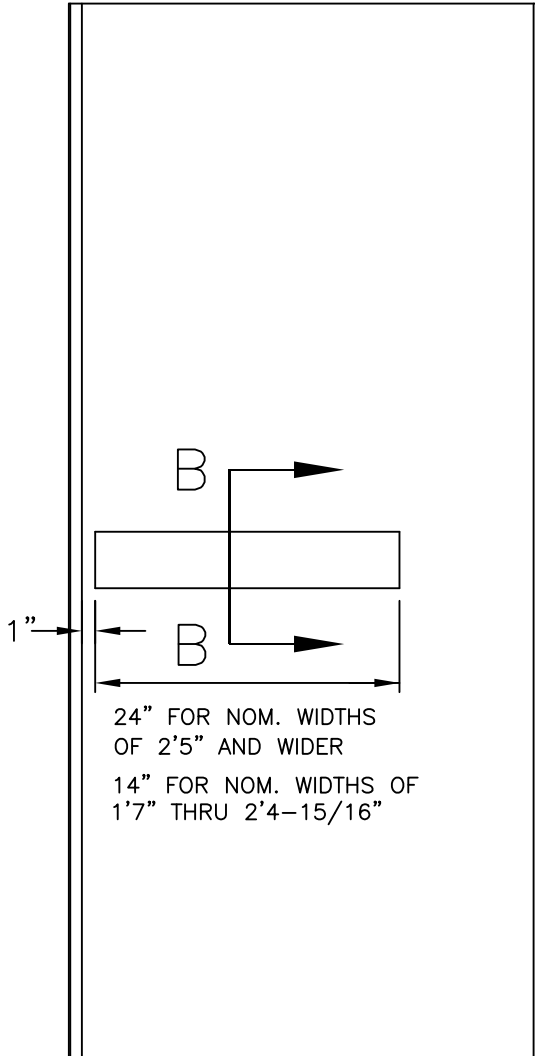

TECHNICAL DATA SHEET # 72

FLUSH PANIC BAR DIMENSIONS

SECTION: B-B
SCALE: 1:4
DOOR IN CLOSED
POSITION

SECTION: B-B
SCALE: 1:4
DOOR IN OPEN
POSITION

PUSH SIDE ELEVATION OF
DOOR WITH FLUSH PANIC

MIN. DOOR WIDTH NOM. = 1'7"

MAX. DOOR WIDTH NOM. = 4'2-3/16"

Total Door SYSTEMS™
Global Leader in Integrated Access Technology™

TEL. (800) 852-6660

www.totaldoor.com

© Total Door 2019

FILE NAME

TDS72

DATE 11/14/19