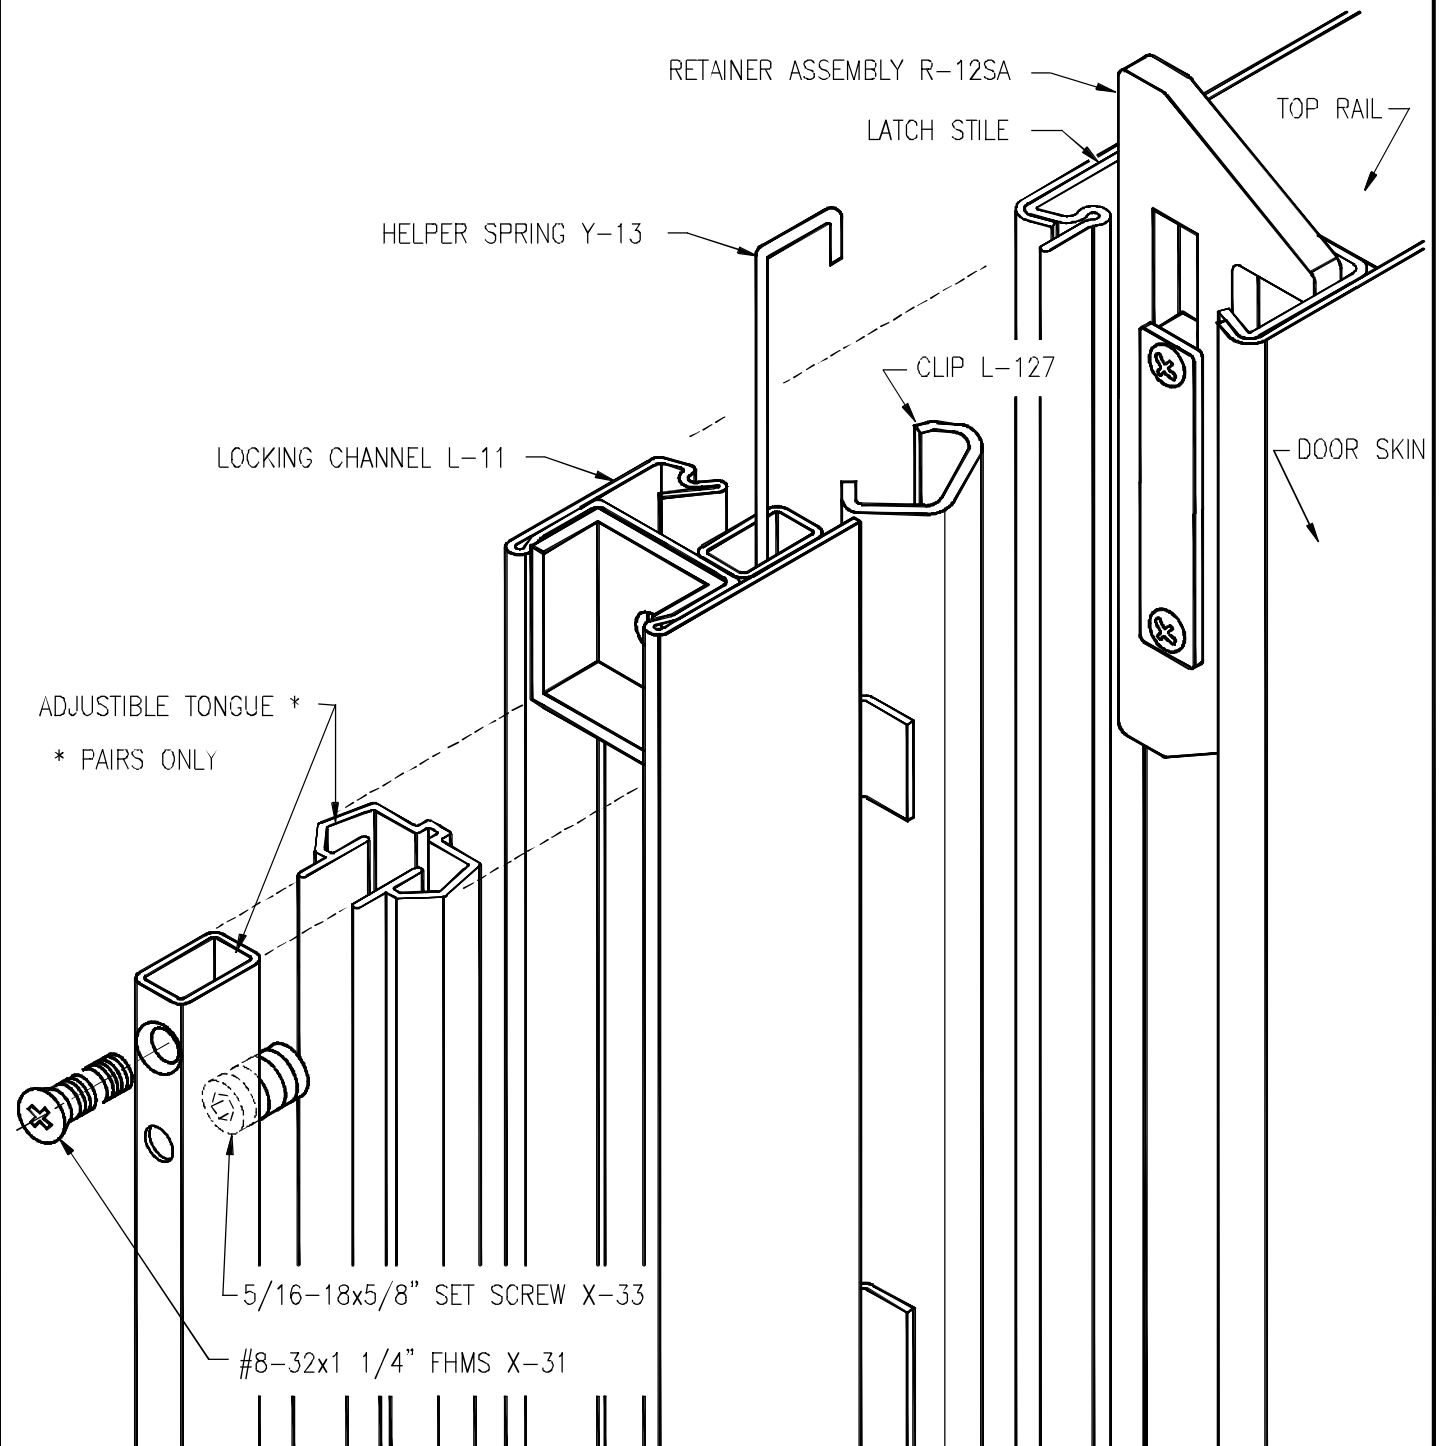

TECHNICAL DATA SHEET # 1C 01

DOOR LATCH STILE - PART NAMES AND NUMBERS

Total Door SYSTEMS™
Global Leader in Integrated Access Technology™

TEL. (800) 852-6660
www.totaldoor.com
© Total Door 2013

FILE NAME
TDS1C-01
DATE: 8/30/13