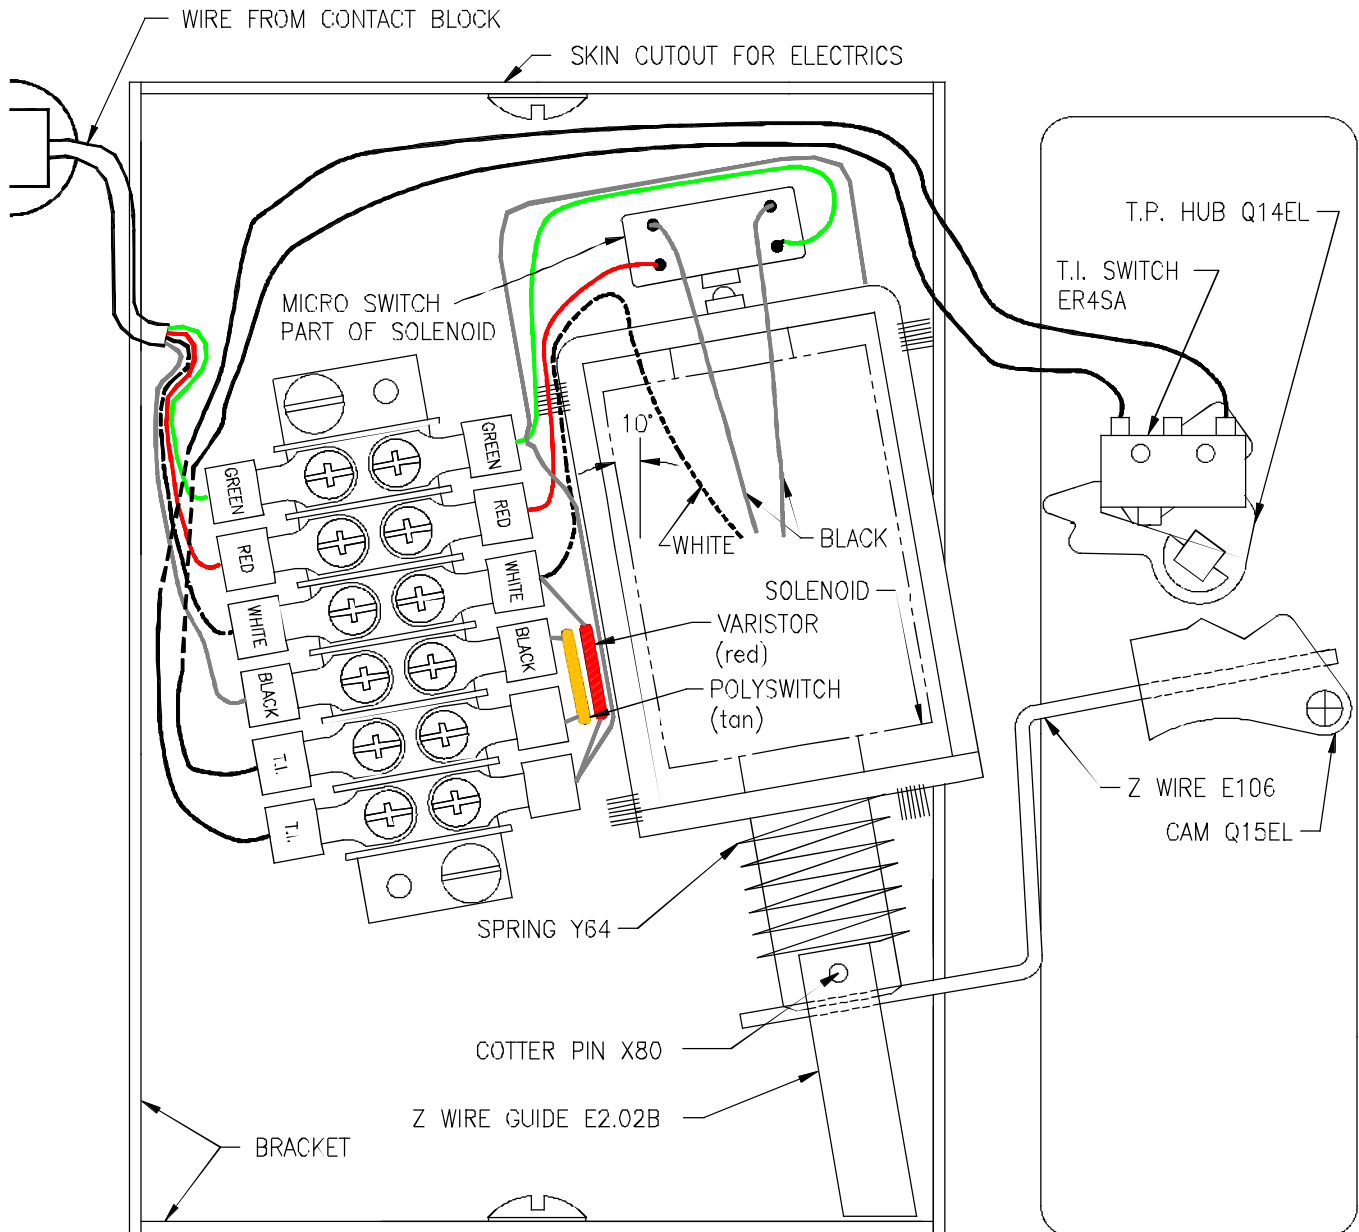

# TECHNICAL DATA SHEET #19E5<sub>02</sub>

ELEC. LOCK - FAIL SAFE WITH KEY OVER RIDE "E-SAF" RH OR RR

CUTAWAY VIEW "E-SAF" MECH. (E19SA=ESAF) - RH OR RR

**Total Door** SYSTEMS™  
Global Leader in Integrated Access Technology™